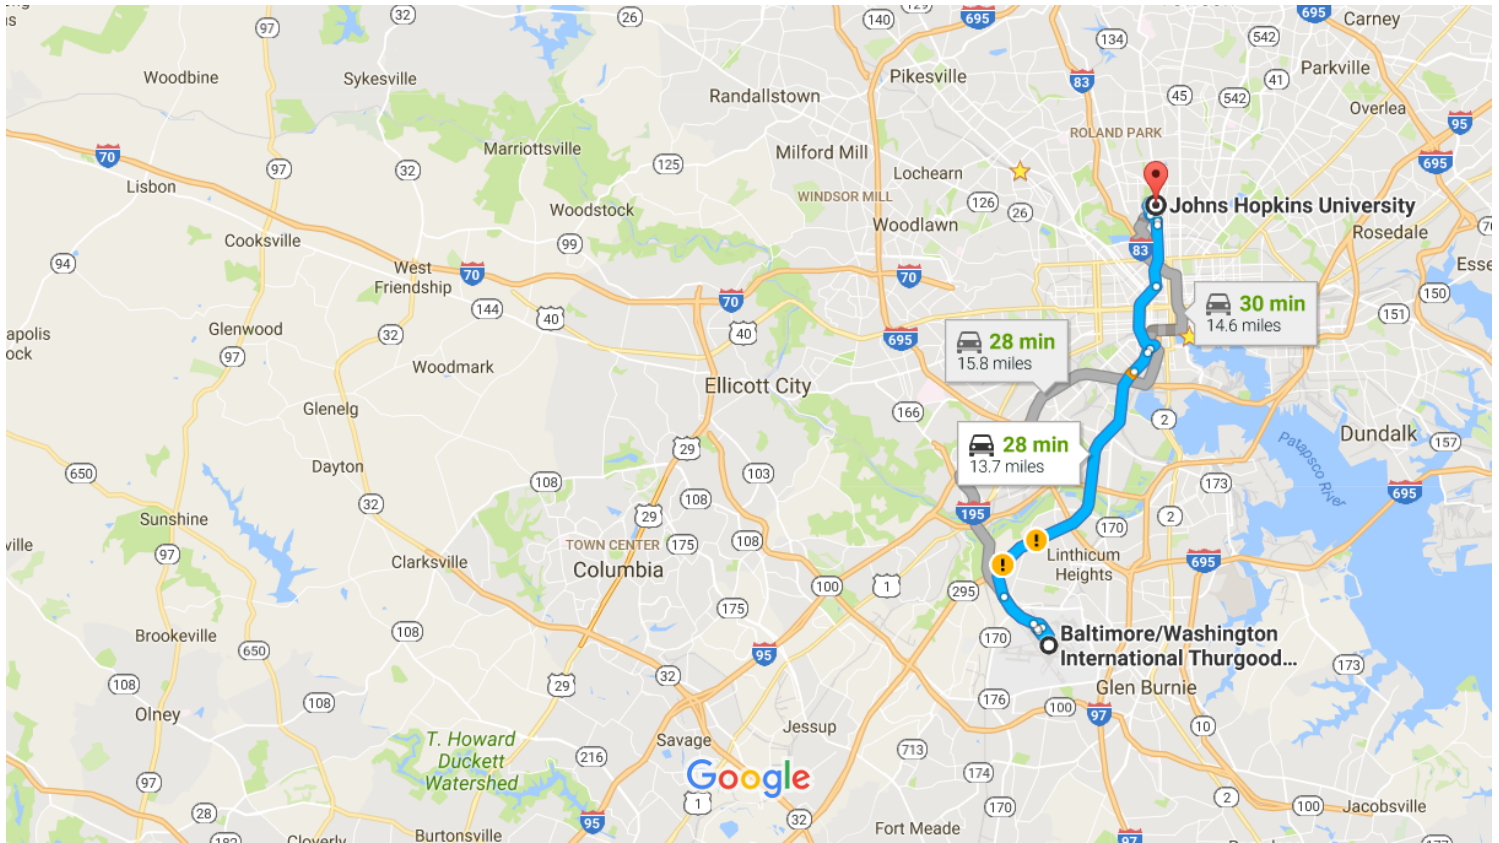

# Baltimore/Washington International Thurgood Marshall Airport to JHU, Baltimore, MD

Drive 13.7 miles, 28 min

Map data ©2017 Google 2 mi

## Baltimore/Washington International Thurgood Marshall Airport

Baltimore, MD 21240

### Take MD-295 N to Russell St in Baltimore

- ↑ 5. Continue onto I-195 W (signs for MD-170/Interstate 95/Annapolis/Baltimore/Washington/MD-295/Route 170/Annapolis) 8 min (7.9 mi)

---

- ↩ 6. Take exit 2A for MD-295 N/Balt/Wash Pkwy toward Baltimore 1.0 mi

---

- ↩ 6. Take exit 2A for MD-295 N/Balt/Wash Pkwy toward Baltimore 0.7 mi

-  7. Merge onto MD-295 N 6.2 mi
- 

**Continue on Russell St. Take S Martin Luther King Jr Blvd and N Howard St to San Martin Dr**